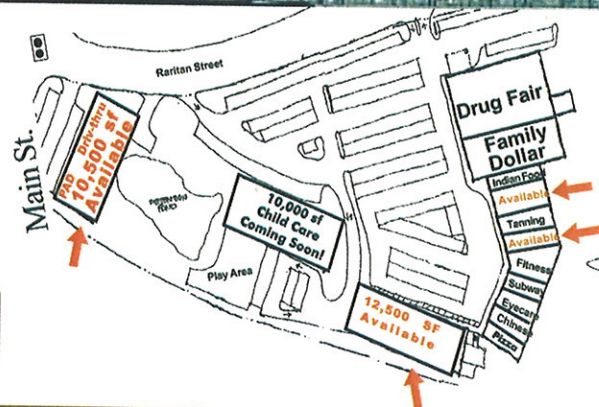

## New Jersey - New York

**Allendale Shopping Plaza**  
Allendale, New Jersey

**A&P Fresh Store Just Opened!**  
Shopping center now undergoing major renovation & expansion!

**2,500 to 7,000 sf Available Immediately (will subdivide)**

**Demographics:**

| 3-Miles   | 5-Miles   |
|-----------|-----------|
| 67,455    | 189,867   |
| \$153,180 | \$144,828 |

**Raritan Center**  
Sayreville, New Jersey

**Center to be Renovated & Expanded!**

**Pad Site with Drive-thru Available**  
**Freestanding Building**  
Child Care Just Leased!  
**&**  
**Additional Retail Available**

**2,400 & 5,500 SF Available Immediately**

**Demographics:**

| 3-Miles  | 5-Miles  |
|----------|----------|
| 81,439   | 201,103  |
| \$65,076 | \$70,980 |

**Shopping Centers Throughout New Jersey & New York:**

- Rochelle Park Shopping Center, Rochelle Park, NJ
- Mountain Plaza, Rockaway, NJ
- Fieldstone Park, Ringwood, NJ
- Hyde Park Mall, Hyde Park, NY
- Drug Fair Shopping Center, Fairfield, NJ
- Milton Shopping Center, Oak Ridge, NJ
- Pine Brook Plaza, Pine Brook, NJ
- Allendale Shopping Plaza, Allendale, NJ
- Raritan Center, Sayreville, NJ
- Montvale Shopping Center, Montvale, NJ
- Town Plaza II, Orangeburg, NY
- Plaza K Shopping Center, Woodbridge, NJ