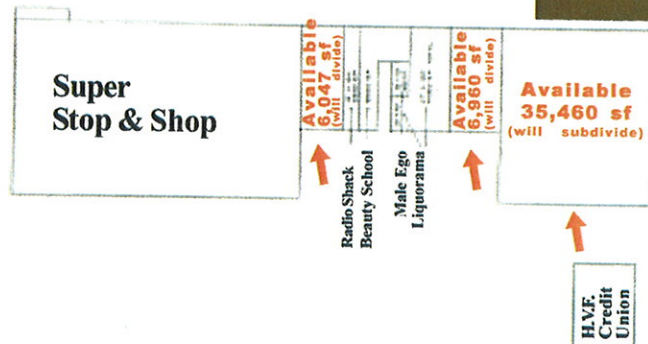

Hyde Park Mall
Hyde Park, New York

Construction & Renovation Underway!

1,500 to 35,460 sf Available Immediately (will subdivide)

Demographics:

3-Miles	5-Miles
20,000	42,000
$71,000	$65,000

Shopping Centers Throughout New Jersey & New York:

- Rochelle Park Shopping Center, Rochelle Park, NJ
- Mountain Plaza, Rockaway, NJ
- Fieldstone Park, Ringwood, NJ
- Hyde Park Mall, Hyde Park, NY
- Drug Fair Shopping Center, Fairfield, NJ
- Milton Shopping Center, Oak Ridge, NJ
- Pine Brook Plaza, Pine Brook, NJ
- Allendale Shopping Plaza, Allendale, NJ
- Raritan Center, Sayreville, NJ
- Montvale Shopping Center, Montvale, NJ
- Town Plaza II, Orangeburg, NY
- Plaza K Shopping Center, Woodbridge, NJ