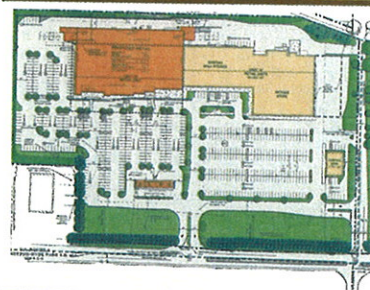

## New Jersey - New York

**Allendale Shopping Plaza**  
Allendale, New Jersey

**A&P Fresh Store Just Opened!**  
Shopping center now undergoing major renovation & expansion!

**2,500 to 7,000 sf Available Immediately (will subdivide)**

**Demographics:**

| 3-Miles   | 5-Miles   |
|-----------|-----------|
| 67,455    | 189,867   |
| \$153,180 | \$144,828 |

**Raritan Center**  
Sayreville, New Jersey

**Center to be Renovated & Expanded!**

**Pad Site with Drive-thru Available**  
**Freestanding Building**  
Child Care Just Leased!  
**&**  
**Additional Retail Available**

**2,400 & 5,500 SF Available Immediately**

**Demographics:**

| 3-Miles  | 5-Miles  |
|----------|----------|
| 81,439   | 201,103  |
| \$65,076 | \$70,980 |